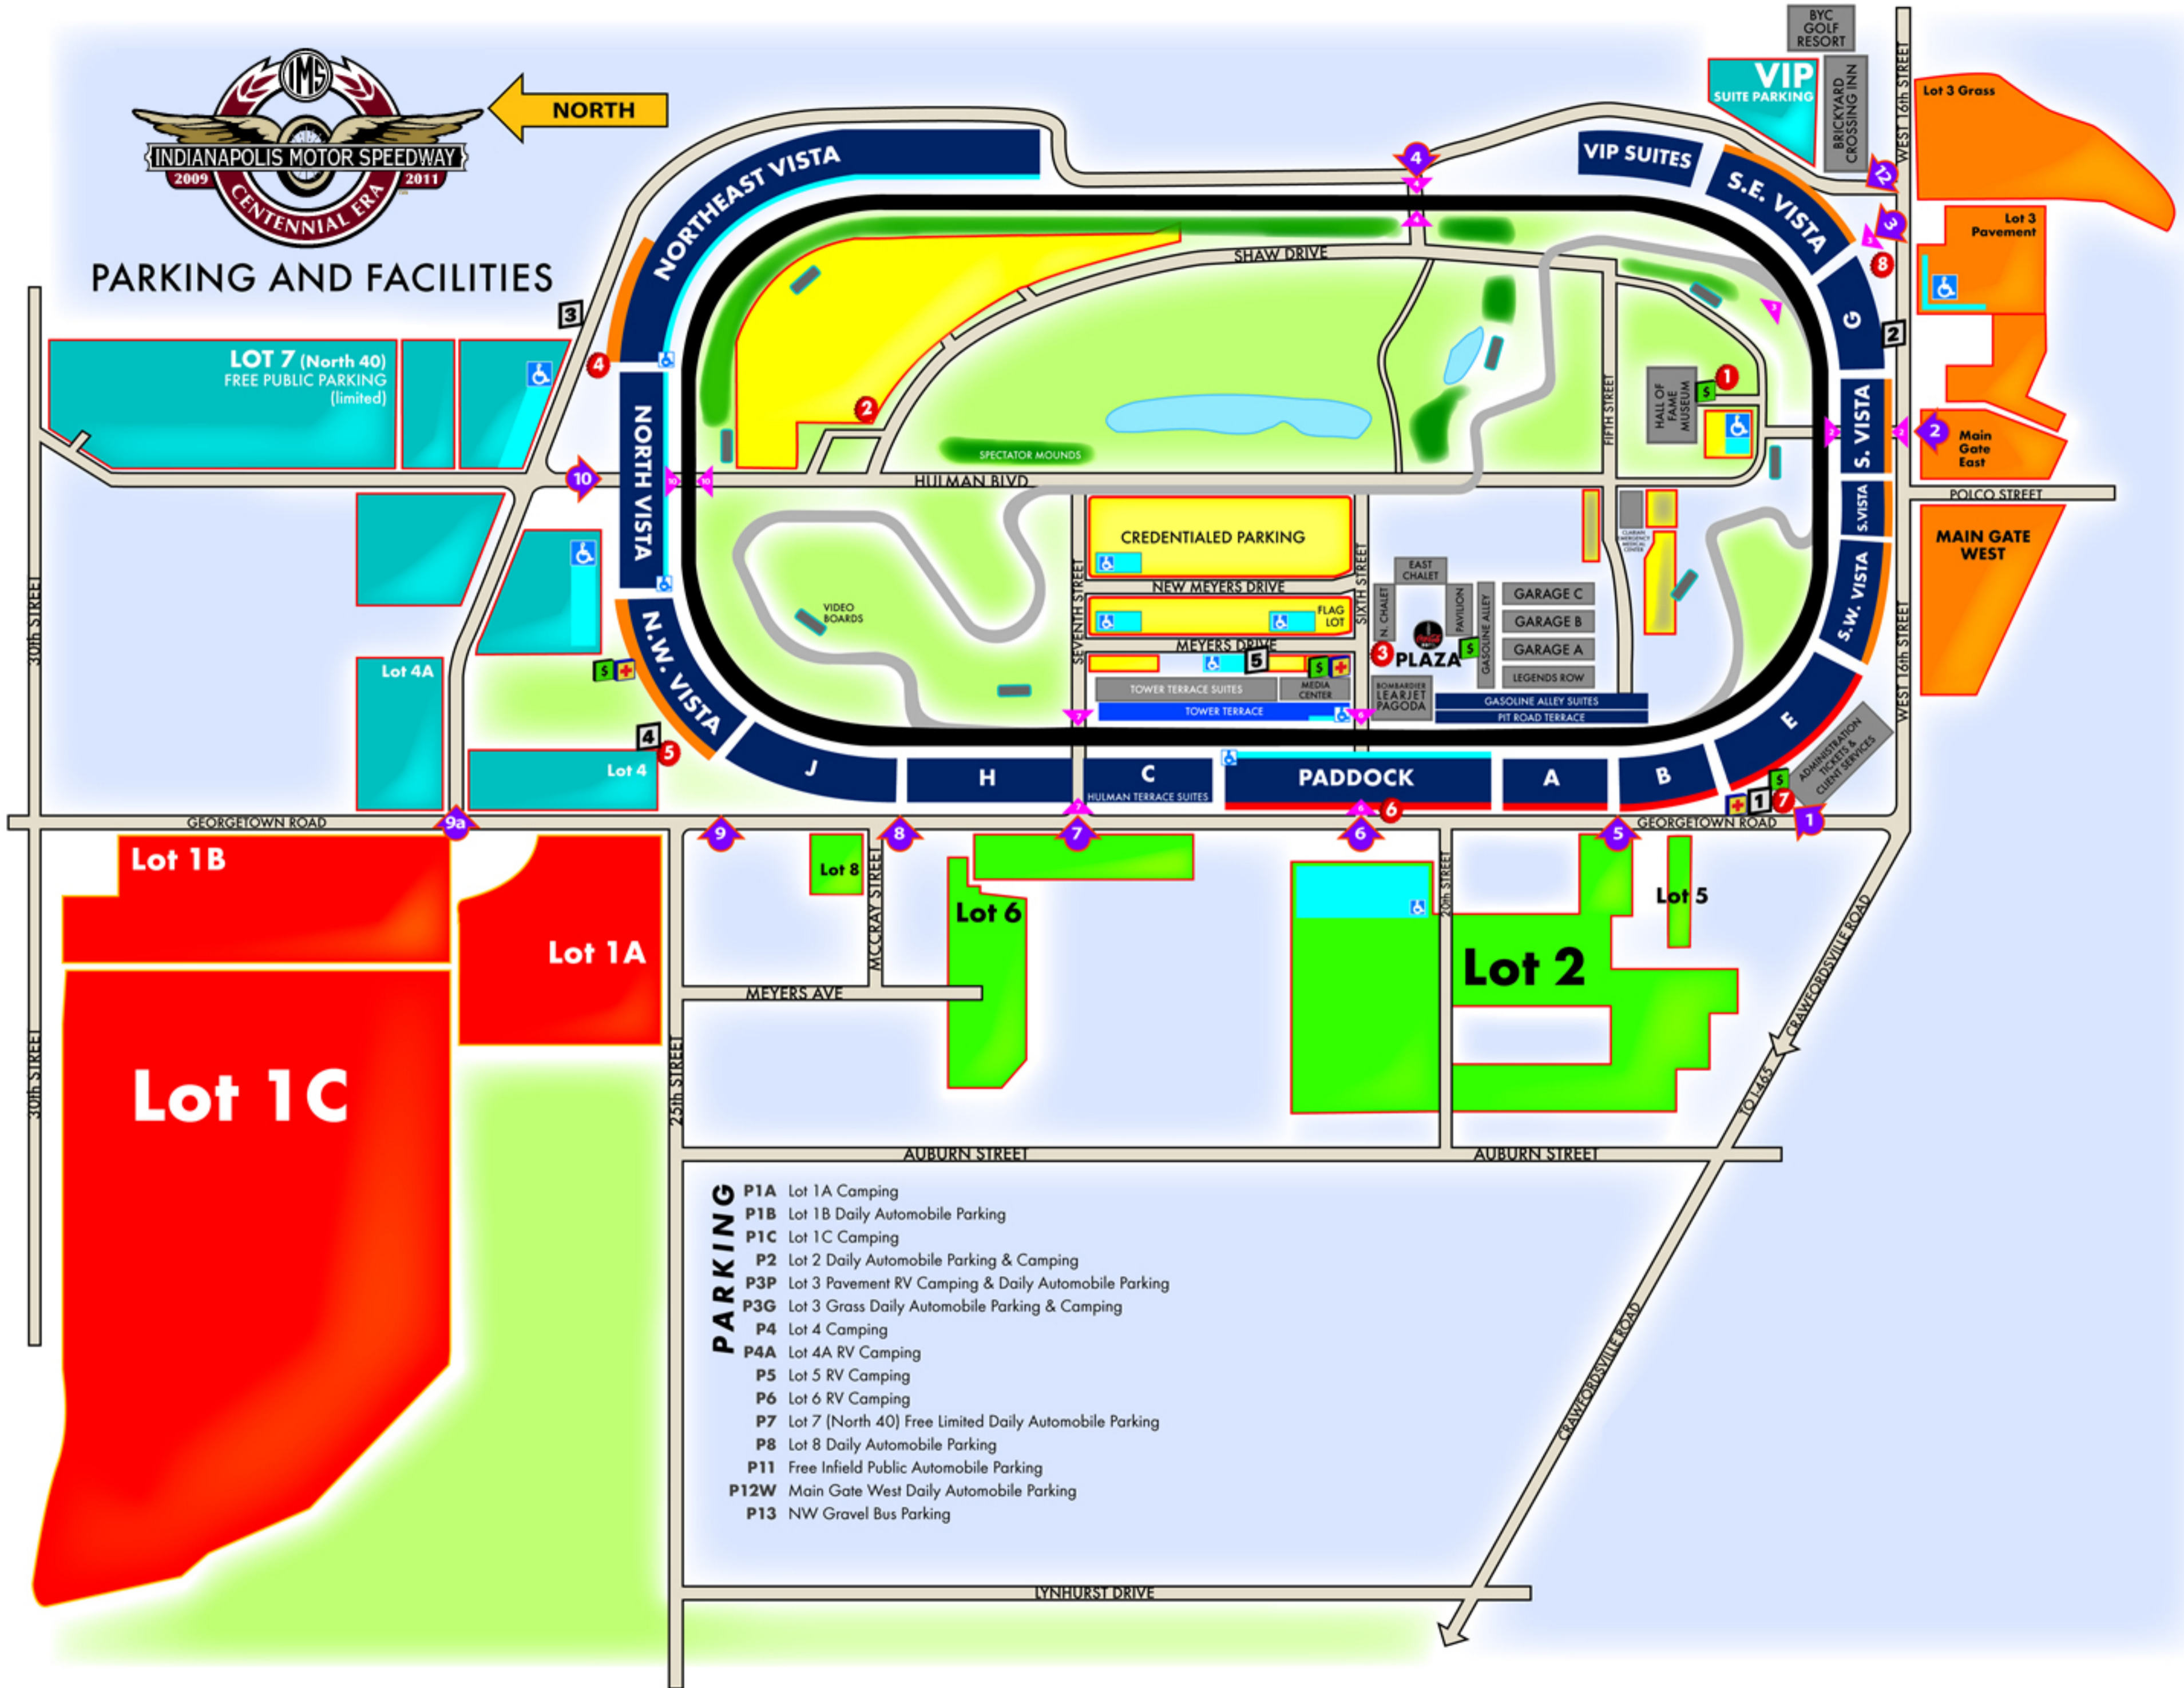

PARKING AND FACILITIES

- PARKING**
- P1A Lot 1A Camping
 - P1B Lot 1B Daily Automobile Parking
 - P1C Lot 1C Camping
 - P2 Lot 2 Daily Automobile Parking & Camping
 - P3P Lot 3 Pavement RV Camping & Daily Automobile Parking
 - P3G Lot 3 Grass Daily Automobile Parking & Camping
 - P4 Lot 4 Camping
 - P4A Lot 4A RV Camping
 - P5 Lot 5 RV Camping
 - P6 Lot 6 RV Camping
 - P7 Lot 7 (North 40) Free Limited Daily Automobile Parking
 - P8 Lot 8 Daily Automobile Parking
 - P11 Free Infield Public Automobile Parking
 - P12W Main Gate West Daily Automobile Parking
 - P13 NW Gravel Bus Parking